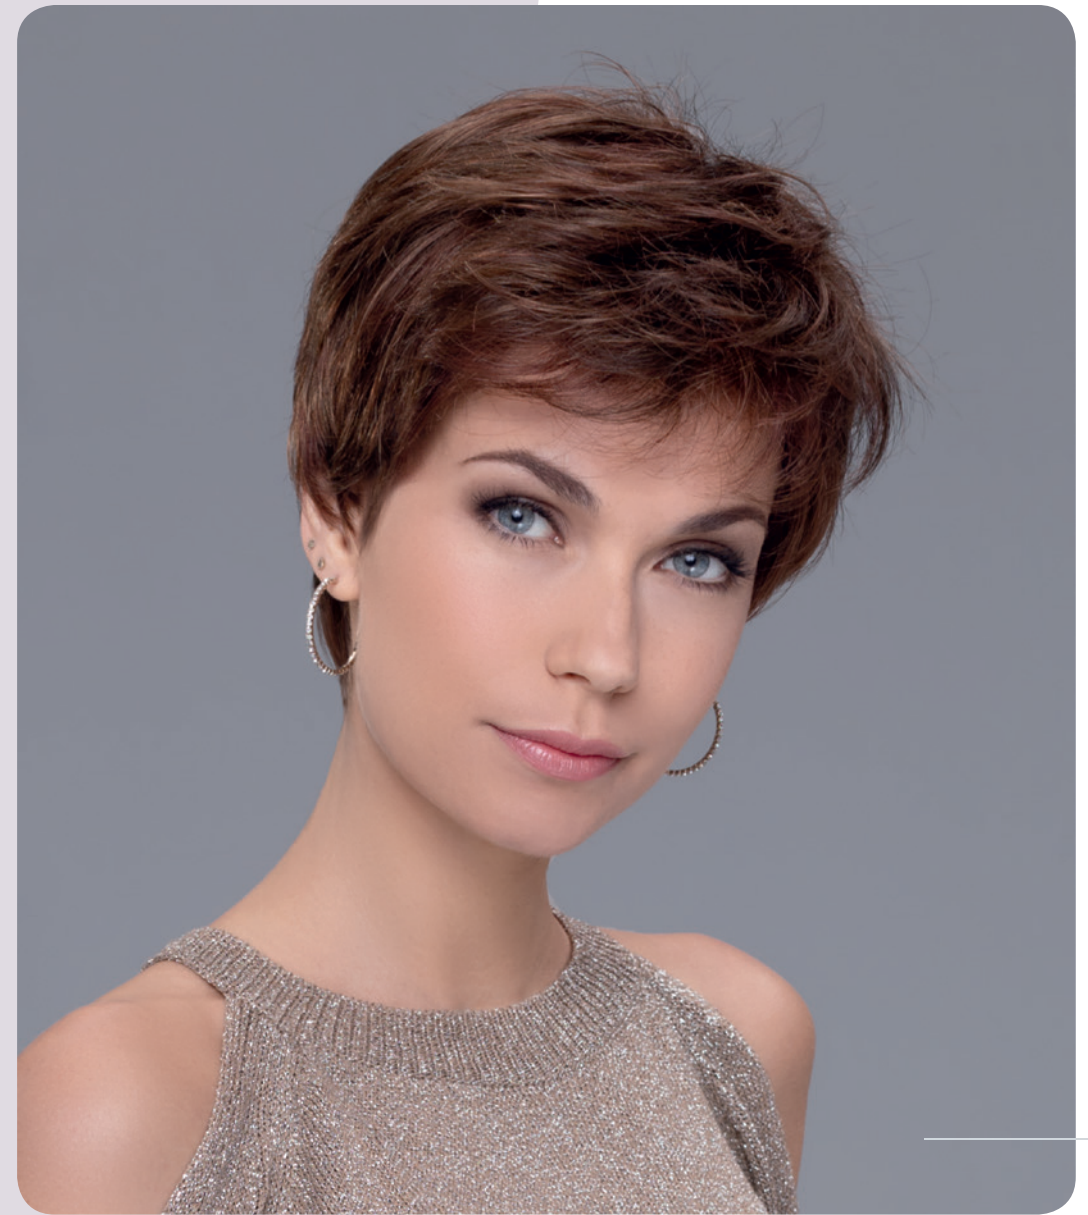

Elegant or untamed. Match
your hair style with your
mood. Lifestyle looks for
every vibe!

LEFT-TO-RIGHT:
hot • touch • spark

bravo☆☆☆

espresso rooted · chocolate mix · **cinnamonbrown mix** · mocca rooted ·
tobacco lighted · lightbernstein rooted · sand rooted ·
champagne rooted · stonegrey rooted · pearlblonde mix